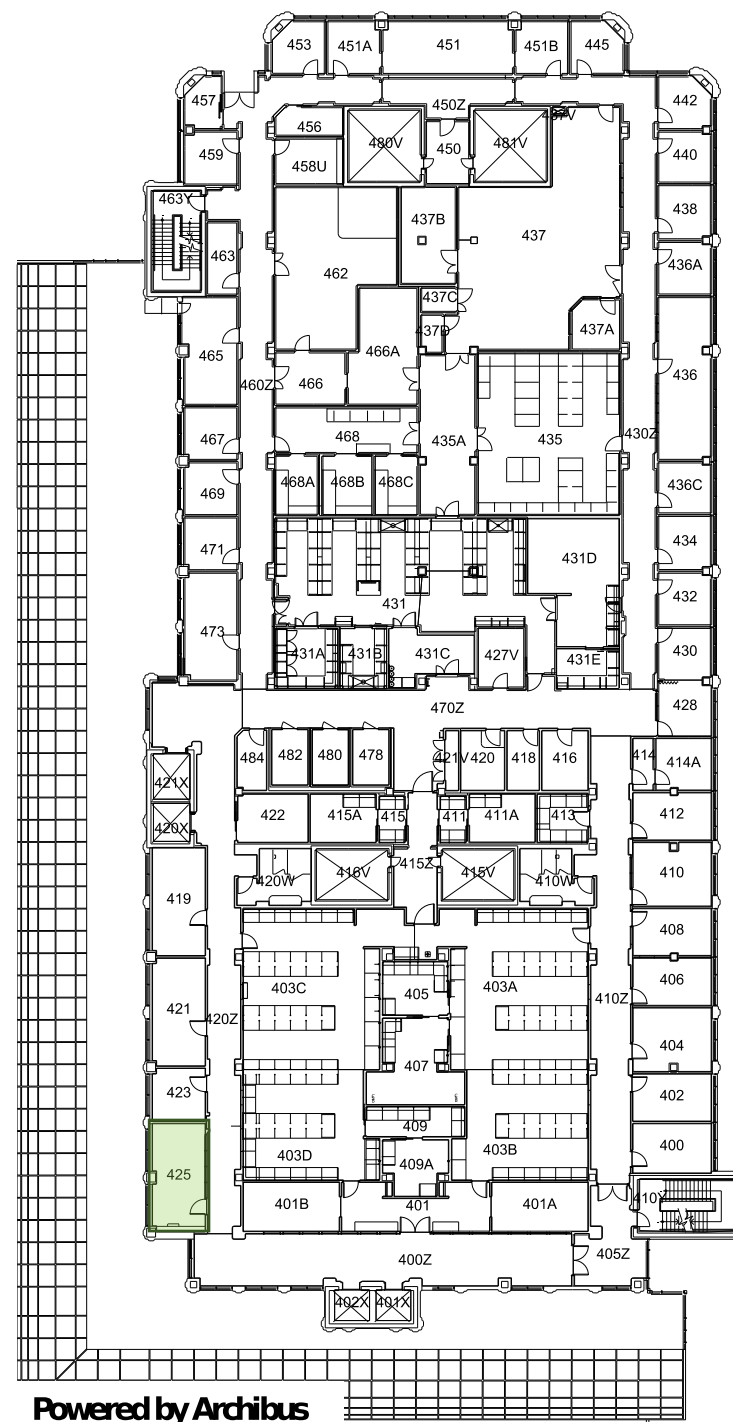

CWPH 02

(formerly TRW)

Click on the room number
to start booking a room

CWPH 2D32 (capacity 20)

CWPH 2D39 (VC Room, capacity 20)

CWPH 2E18 (capacity 12)

CWPH 2E19 (capacity 12)

CWPH 2E20 (capacity 12)

CWPH 2E21 (capacity 12)

CWPH 2E24 (capacity 12)

CWPH 2E25 (capacity 12)

HMRB 04

Click on the room number to start booking a room

HMRB 425 (capacity 12)

HSC 02

Click on the room number to start booking a room

HSC 2551 (capacity 12)