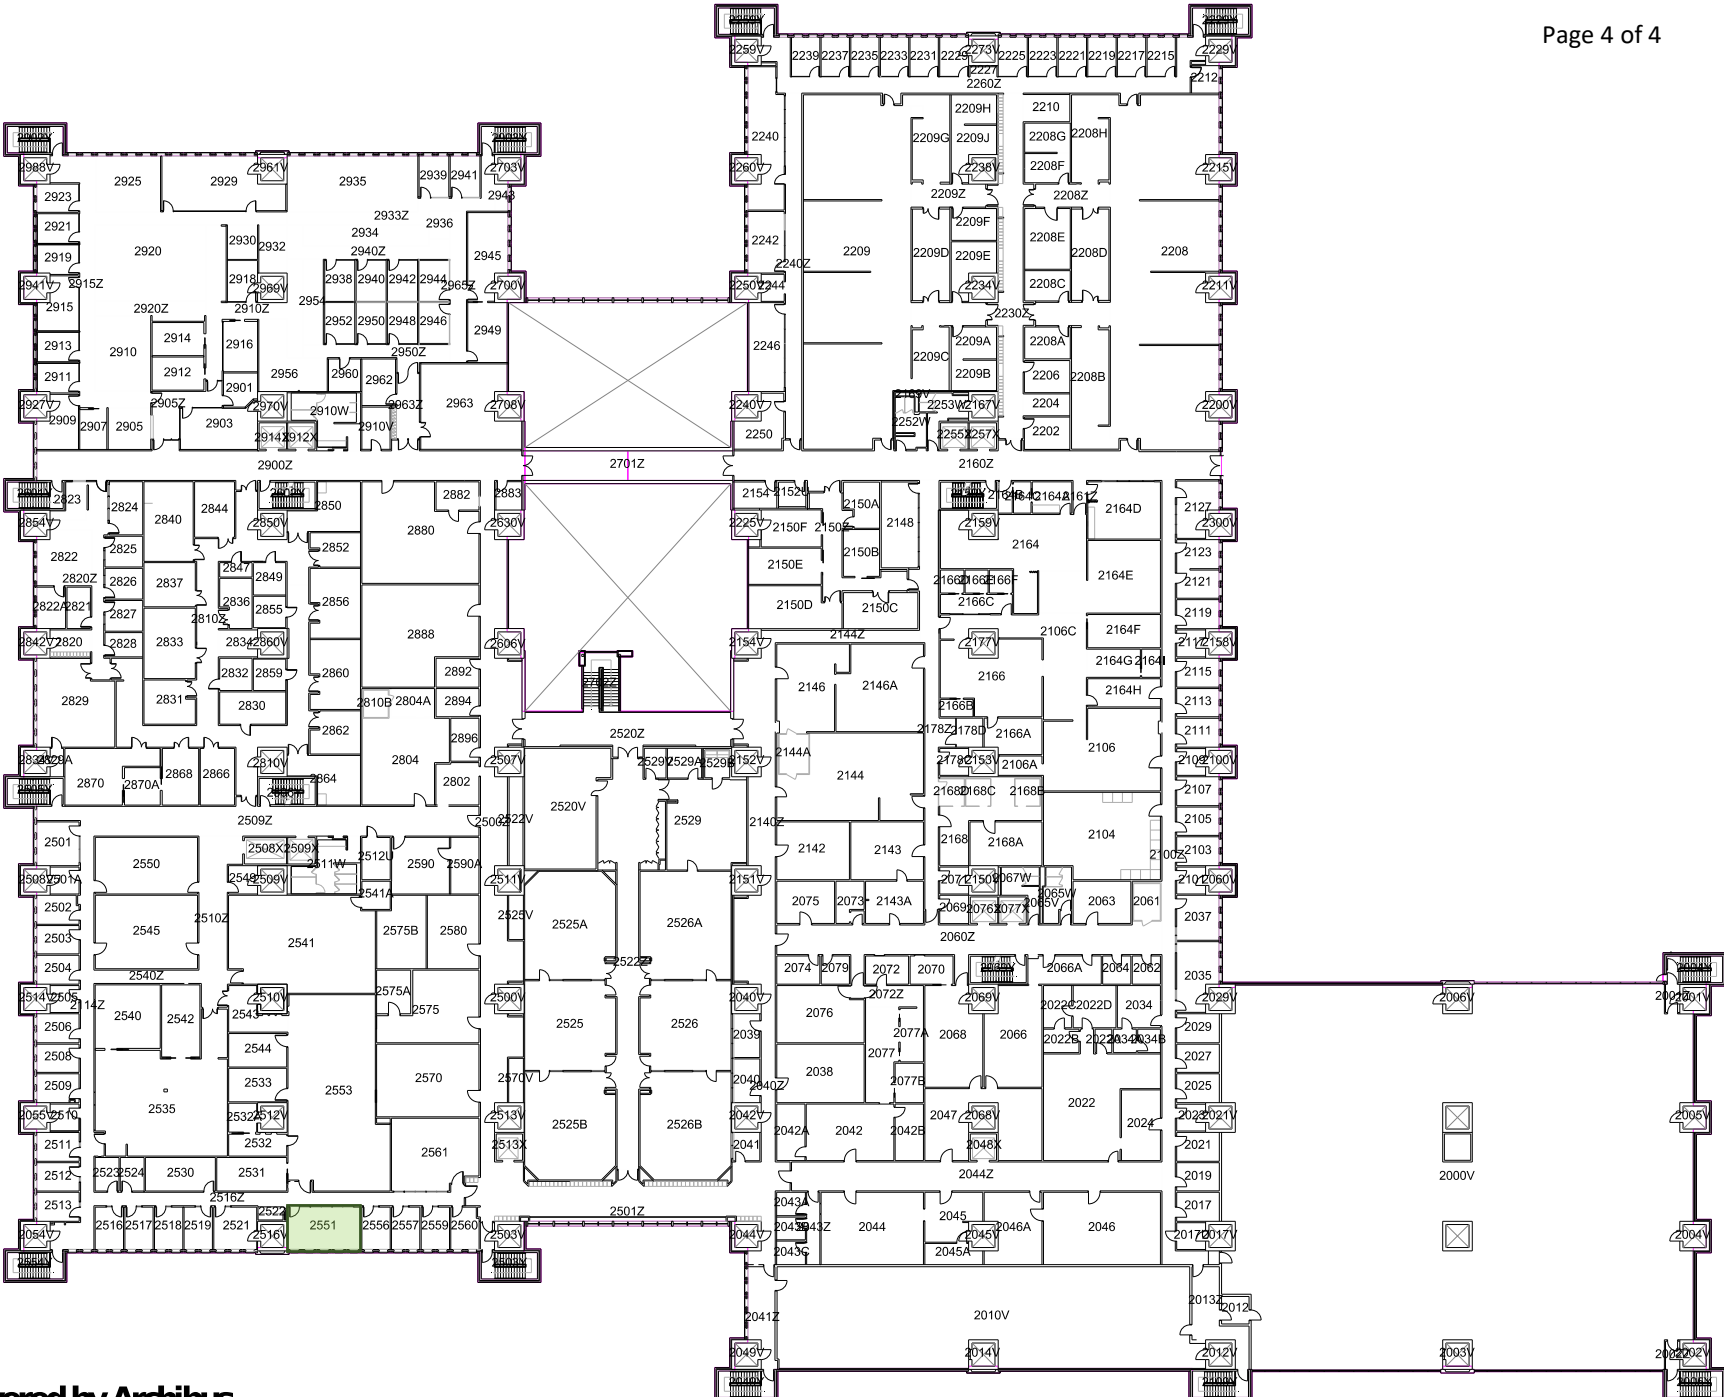

CWPH 02

(formerly TRW)

Click on the room number
to start booking a room

CWPH 2D32 (capacity 20)

CWPH 2D39 (VC Room, capacity 20)

CWPH 2E18 (capacity 12)

CWPH 2E19 (capacity 12)

CWPH 2E20 (capacity 12)

CWPH 2E21 (capacity 12)

CWPH 2E24 (capacity 12)

CWPH 2E25 (capacity 12)

HMRB 04

Click on the room number to start booking a room

HMRB 425 (capacity 12)

HSC 02

Click on the room number to start booking a room

HSC 2551 (capacity 12)